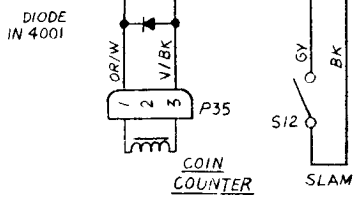

# Warlords Cocktail Wiring Diagram (037046-01 A)

MAIN PCB  
SCHEM  
036434-01

PLY SCHEM. 036097-01

CONTROL 2