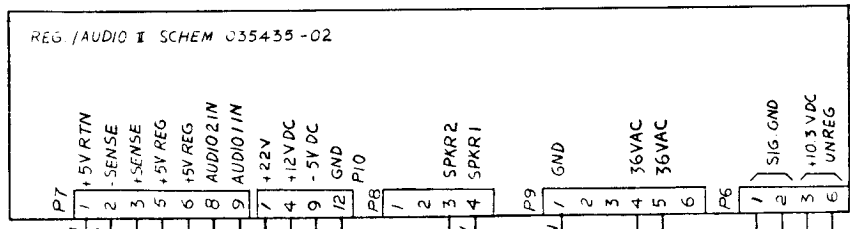

# Warlords Cocktail Wiring Diagram (037046-01 A)

MAIN PCB  
SCHEM  
036434-01

PLY SCHEM. 036097-01

CONTROL 2