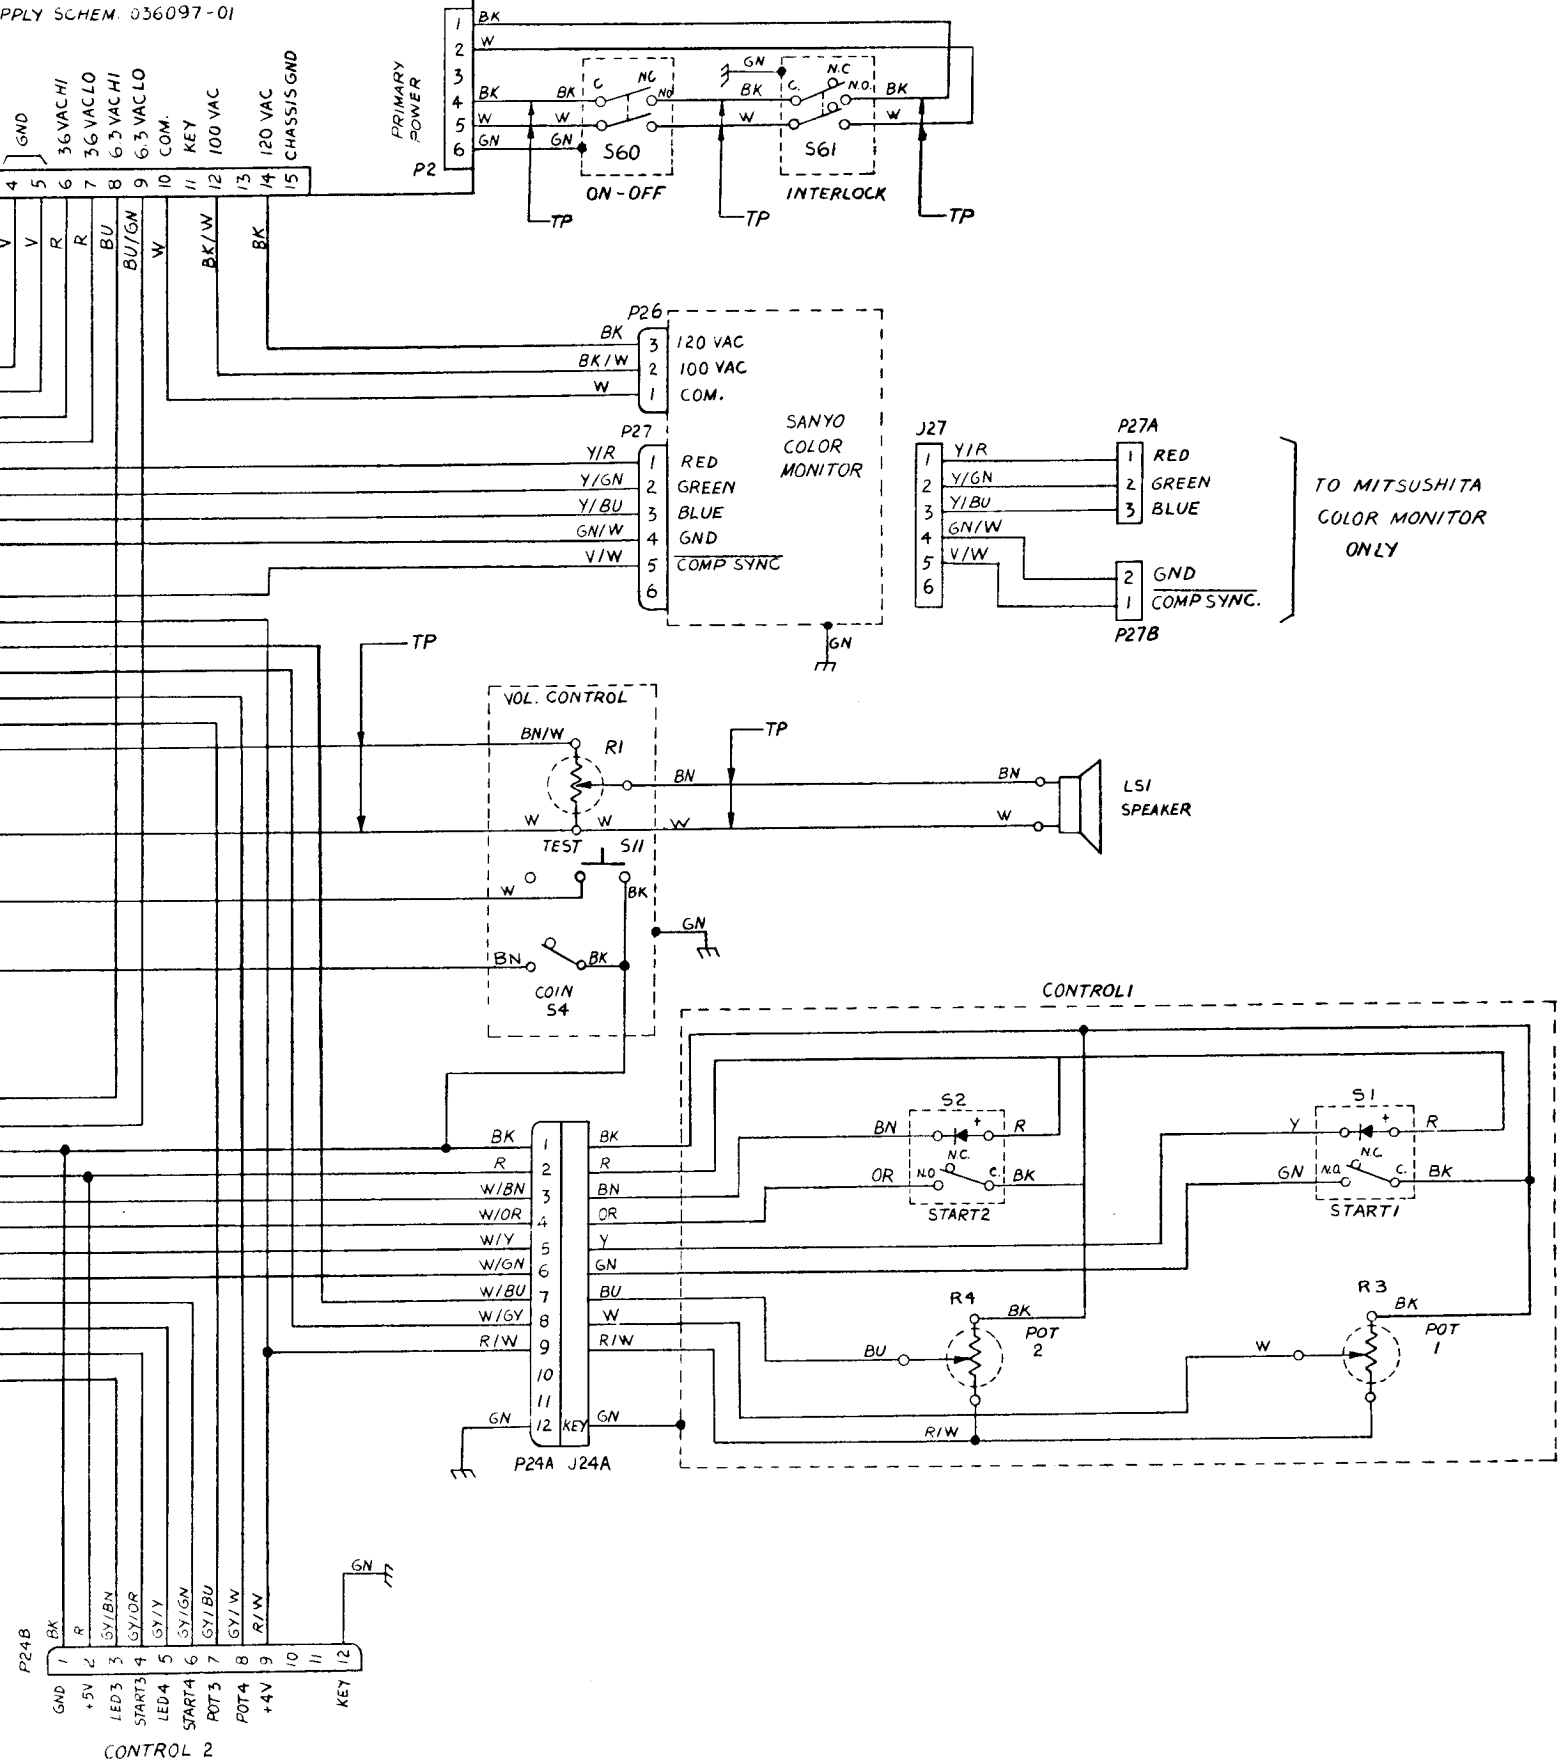

# Warlords Cocktail Wiring Diagram (037046-01 A)

MAIN PCB  
SCHEM  
036434-01

PLY SCHEM. 036097-01

CONTROL 2