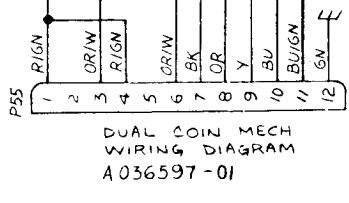

# Warlords Cocktail Wiring Diagram (037046-01 A)

MAIN PCB  
SCHEM  
036434-01

PLY SCHEM. 036097-01

CONTROL 2