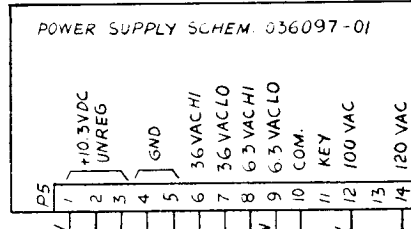

# Warlords Cocktail Wiring Diagram (037046-01 A)

MAIN PCB  
SCHEM  
036434-01

PLY SCHEM. 036097-01

CONTROL 2