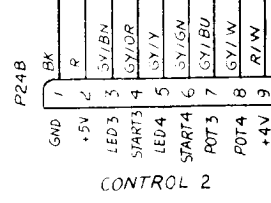

# Warlords Cocktail Wiring Diagram (037046-01 A)

MAIN PCB  
SCHEM  
036434-01

PLY SCHEM. 036097-01

CONTROL 2