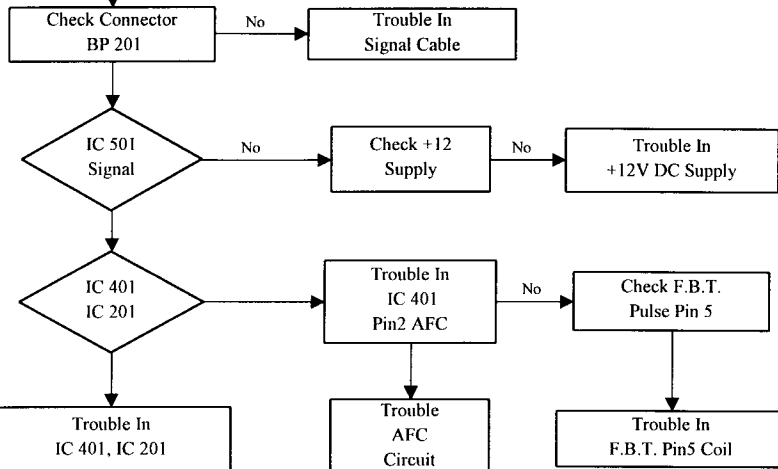

SI-319S TROUBLESHOOTING CHART

Trouble In Horizontal or Vertical Sync