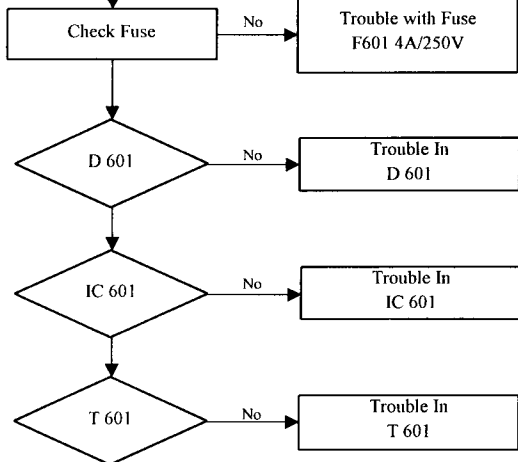

No Power

CONTROLS AND ADJUSTMENTS MAIN P.C.B. ASS'Y