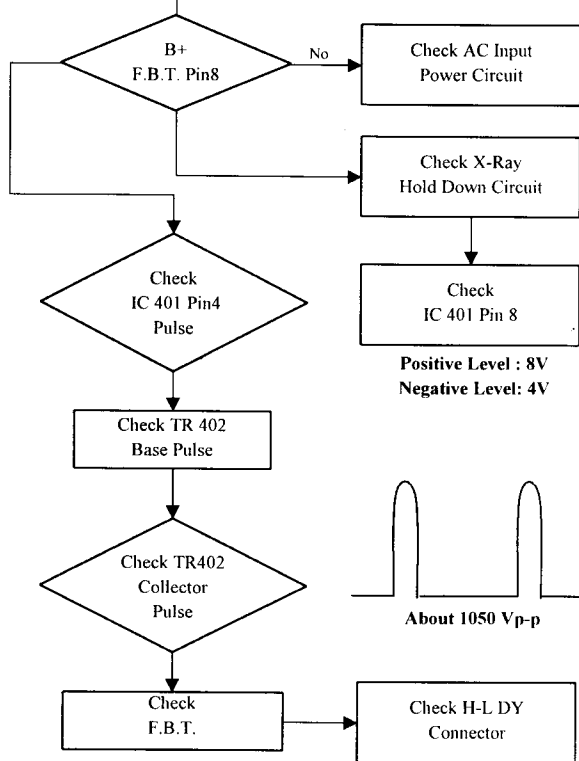

No High Voltage