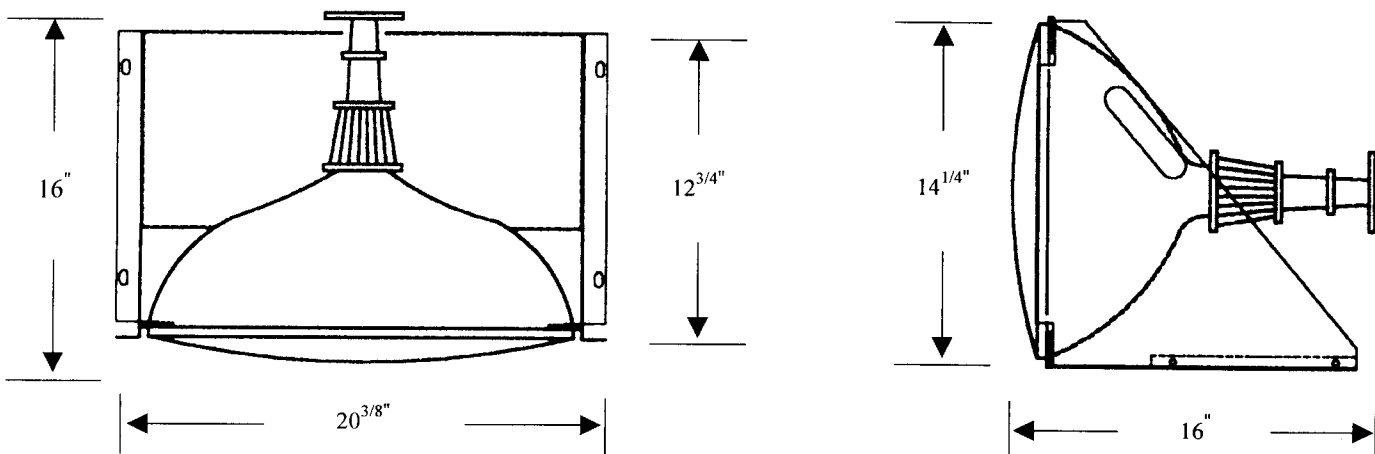

SUPER FLAT SCREEN

256 COLOR CAPABILITY

SPECIFICATIONS

1. CRT

a) SONY -A- Grade CRT

2. INPUT SIGNALS

- a) Video : RGB analog, 1v to 5v peak-to-peak
  b) Optional inputs available
      ♦ Negative video
      ♦ RGB analog 0~0.75v, 75 ohm input impedance
  c) Sync: TTL positive or negative going, separate or composite.

3. HORIZONTAL SCAN

- a) Width : Adjustable with just one coil to accommodate active video from 40 usec to 50 usec.
  b) Frequency : 15.75   c) Linearity : ±5%

4. VERTICAL SCAN

- a) Frequency : 47Hz to 63Hz   a) ±2% (max)
  b) Linearity : ±5%

5. GEOMETRIC DISTORTION

6. VIDEO CHARACTERISTICS

- a) Bandwidth (-3db) 12 MHz typical
  b) Rise Time: Less than 50 nanoseconds

7. MECHANICAL

- a) Standard Universal Base Mount Frame. Optional Casino style frame available.
  b) Monitor can be mounted in user's cabinet horizontally or vertically.

8. USER ADJUSTABLE FRONT CONTROLS AND ADJUSTMENTS

- a) Brightness, Contrast, Horizontal Hold, Size & Position, Vertical Hold, Size & Position.

9. POWER INPUT

- a) 85 Volts to 235 Volts, 50~60Hz, 85W (max).   b) Free Volt System - **ISOLATION TRANSFORMERS NOT REQUIRED**

10. SAFETY CONDITIONS

- a) Complies with U.L., C.S.A., T.U.V., and D.H.H.S. radiation performance standard

A/C INPUT		VIDEO OUTPUT	
Pin	Description	Pin	Description
1	AC Hot	1	Red
2	Earth Ground	2	Green
3	AC Neutral	3	Blue
		4	Gnd
		5	+/- Vertical Sync
		6	+/- Horizontal Sync

1 YEAR UNCONDITIONAL WARRANTY

Mechanical Dimensions

**SHARP
IMAGE**
ELECTRONICS, INC.

9160 Jordan Avenue • Chatsworth, CA 91311 • Phone (818) 341-8000 • Fax (818) 341-8144
www.sharpimage.net